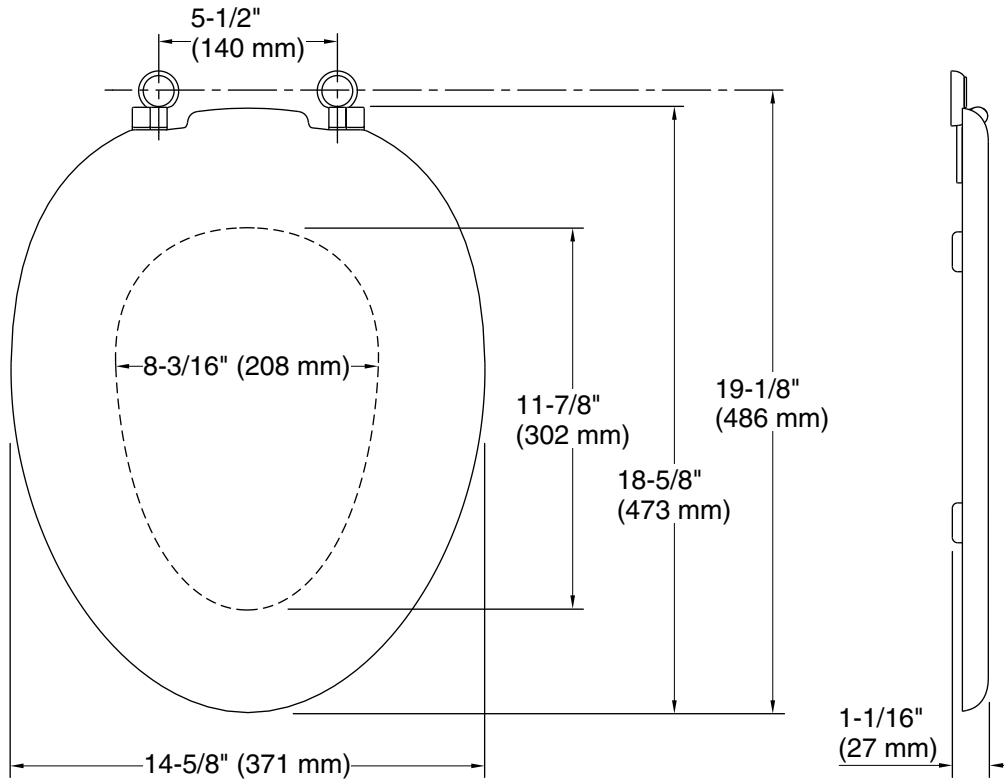

### Technical Information

All product dimensions are nominal.

Seat shape type: Elongated  
Seat front type: Closed-front  
Seat-mounting holes: 5-1/2" (140 mm)